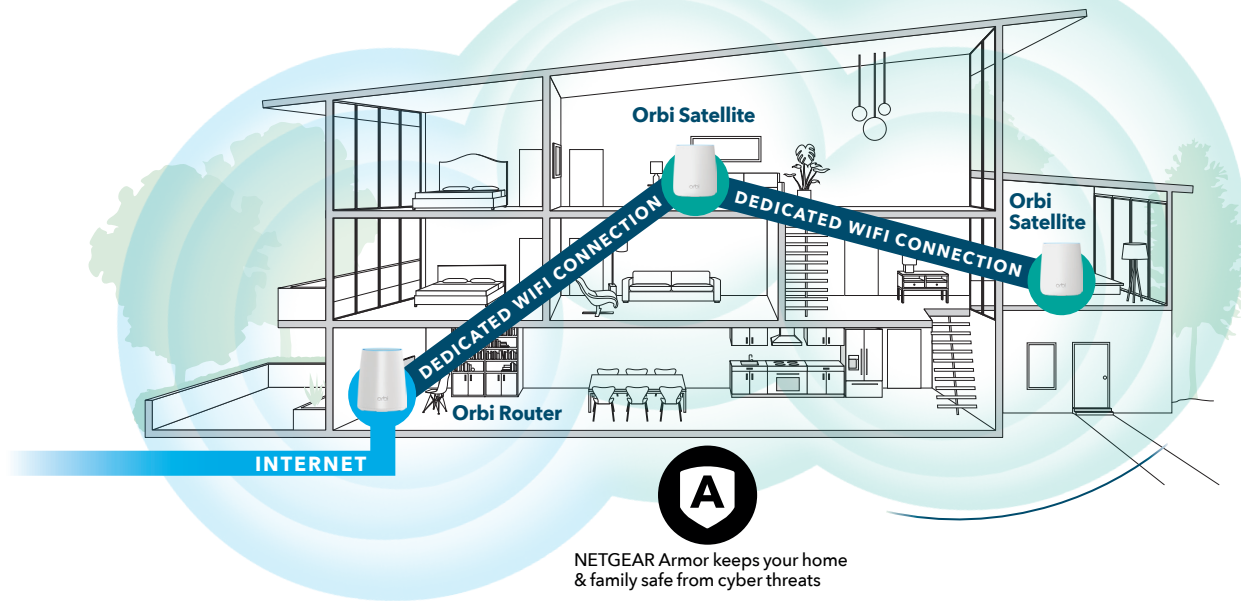

House Diagram

6,000 Square Feet of Orbi WiFi Coverage